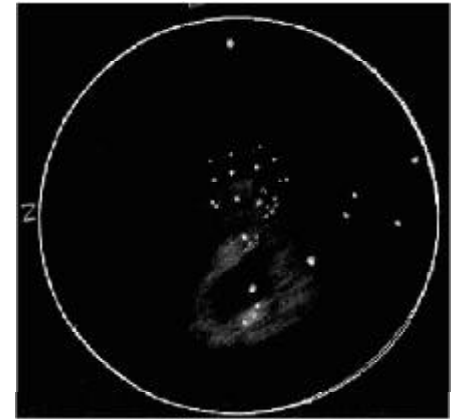

Webb Objects You Might See Tonight

Stellar Journeys – Larry McHenry

Andromeda:
M31

10" Dob f5.6, 27mm

Canes Venatici:
M51

13" Dob f4.5, 12.5mm

Hercules:
M13

10" Dob f5.6, 18mm

Sagittarius:
M8

10" Dob f5.6, 18mm

50mm CCTV StellaCam-3 5 seconds

6" RC f5, StellaCam-3 90 seconds

6" RC f9, StellaCam-3 25 seconds

6" RC f5, StellaCam-3 90 seconds

ismch@comcast.net

(Sketches and photos by Larry McHenry)