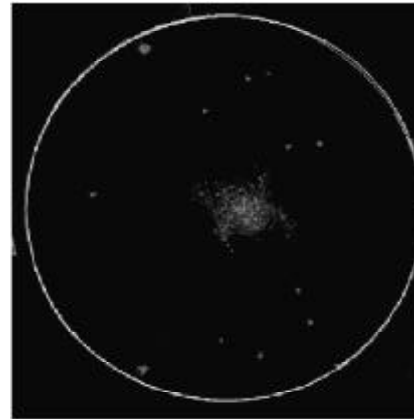

Webb Objects You Might See Tonight

Stellar Journeys – Larry McHenry

Andromeda:
M31

10" Dob f5.6, 27mm

Canes Venatici:
M51

13" Dob f4.5, 12.5mm

Hercules:
M13

10" Dob f5.6, 18mm

Sagittarius:
M8

10" Dob f5.6, 18mm

50mm CCTV StellaCam-3 5 seconds

6" RC f5, StellaCam-3 90 seconds

6" RC f9, StellaCam-3 25 seconds

6" RC f5, StellaCam-3 90 seconds

ismch@comcast.net

(Sketches and photos by Larry McHenry)