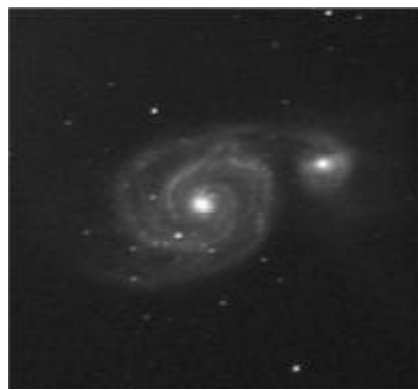

Webb Objects You Might See Tonight

Stellar Journeys – Larry McHenry

Andromeda:
M31

10" Dob f5.6, 27mm

Canes Venatici:
M51

13" Dob f4.5, 12.5mm

Hercules:
M13

10" Dob f5.6, 18mm

Sagittarius:
M8

10" Dob f5.6, 18mm

50mm CCTV StellaCam-3 5 seconds

6" RC f5, StellaCam-3 90 seconds

6" RC f9, StellaCam-3 25 seconds

6" RC f5, StellaCam-3 90 seconds

ismch@comcast.net

(Sketches and photos by Larry McHenry)