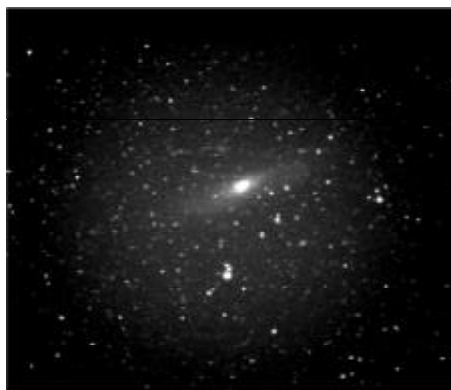

Webb Objects You Might See Tonight

Stellar Journeys – Larry McHenry

Andromeda:
M31

10" Dob f5.6, 27mm

Canes Venatici:
M51

13" Dob f4.5, 12.5mm

Hercules:
M13

10" Dob f5.6, 18mm

Sagittarius:
M8

10" Dob f5.6, 18mm

50mm CCTV StellaCam-3 5 seconds

6" RC f5, StellaCam-3 90 seconds

6" RC f9, StellaCam-3 25 seconds

6" RC f5, StellaCam-3 90 seconds

ismch@comcast.net

(Sketches and photos by Larry McHenry)