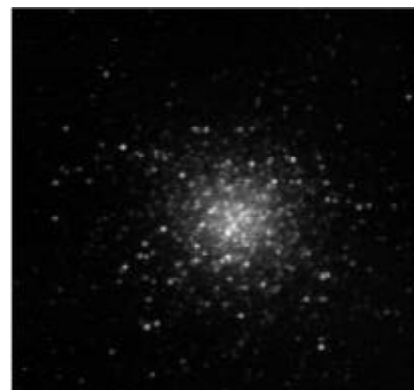

Webb Objects You Might See Tonight

Stellar Journeys – Larry McHenry

Andromeda:
M31

10" Dob f5.6, 27mm

Canes Venatici:
M51

13" Dob f4.5, 12.5mm

Hercules:
M13

10" Dob f5.6, 18mm

Sagittarius:
M8

10" Dob f5.6, 18mm

50mm CCTV StellaCam-3 5 seconds

6" RC f5, StellaCam-3 90 seconds

6" RC f9, StellaCam-3 25 seconds

6" RC f5, StellaCam-3 90 seconds

ismch@comcast.net

(Sketches and photos by Larry McHenry)